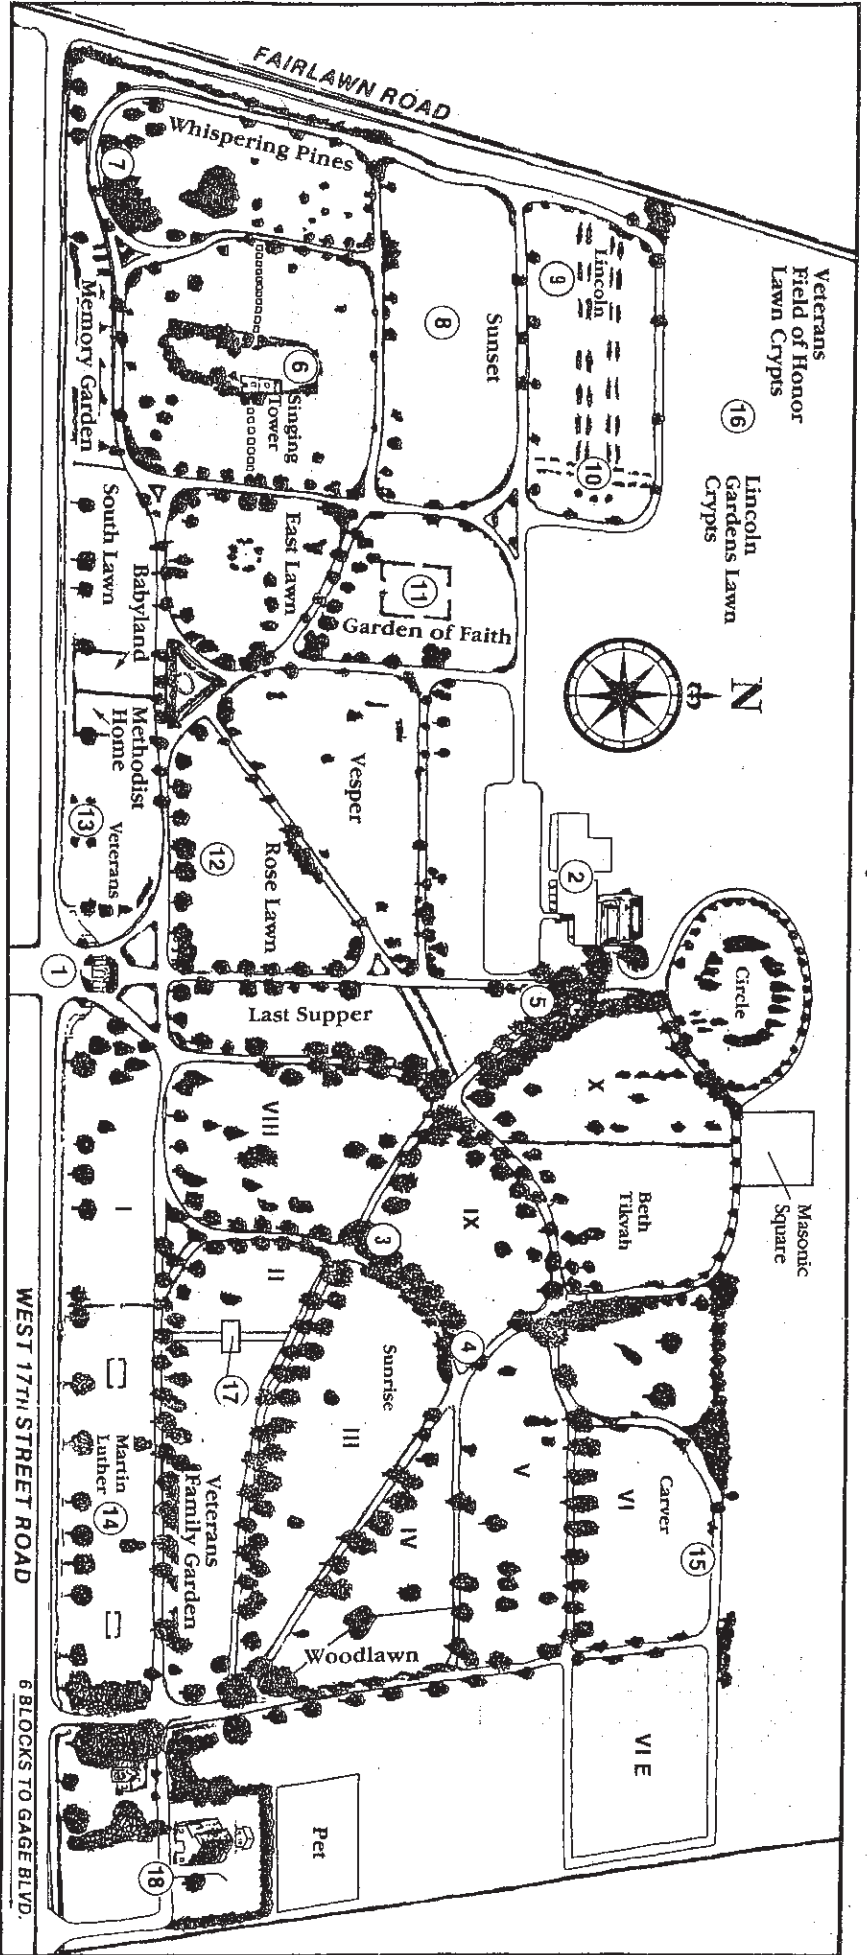

Mount Hope Cemetery

4700 SW 17th St

SERVICES FOR: _____
 DATE: _____
 LOCATION : LOT _____ SECTION _____

MOUNT HOPE SECTIONS

- I—South Memorial
- II—S. East Memorial
- III—Sunrise
- IV—East Memorial
- V—North Memorial
- VI—Carver
- VI E—N. East Memorial
- VIII—West Memorial
- IX—N. West Memorial
- X—Abbey Memorial

MOUNT HOPE FEATURES

(Numbered inside Circles)

1. Main Cemetery Entrance & Whiting Dedication Memorial
2. Office & Mount Hope Mausoleum
3. Whiting Memorial, Founder of Cemetery
4. E.F.A. Reinisch, Landscape Architect of Cemetery
5. Bischoff Last Supper Memorial
6. Singing Tower
7. Urn Garden of Prayer
8. Lord's Prayer Bible
9. Gettysburg Address Memorial
10. Abraham Lincoln Memorial
11. Four Apostles Memorial
12. Pergola
13. Veterans Court of Honor
14. Martin Luther Memorial
15. George Washington Carver Memorial
16. Future Gazebo
17. Veterans Feature
18. Work Area & Equipment Buildings

(over)

SINGING TOWER

NORTH