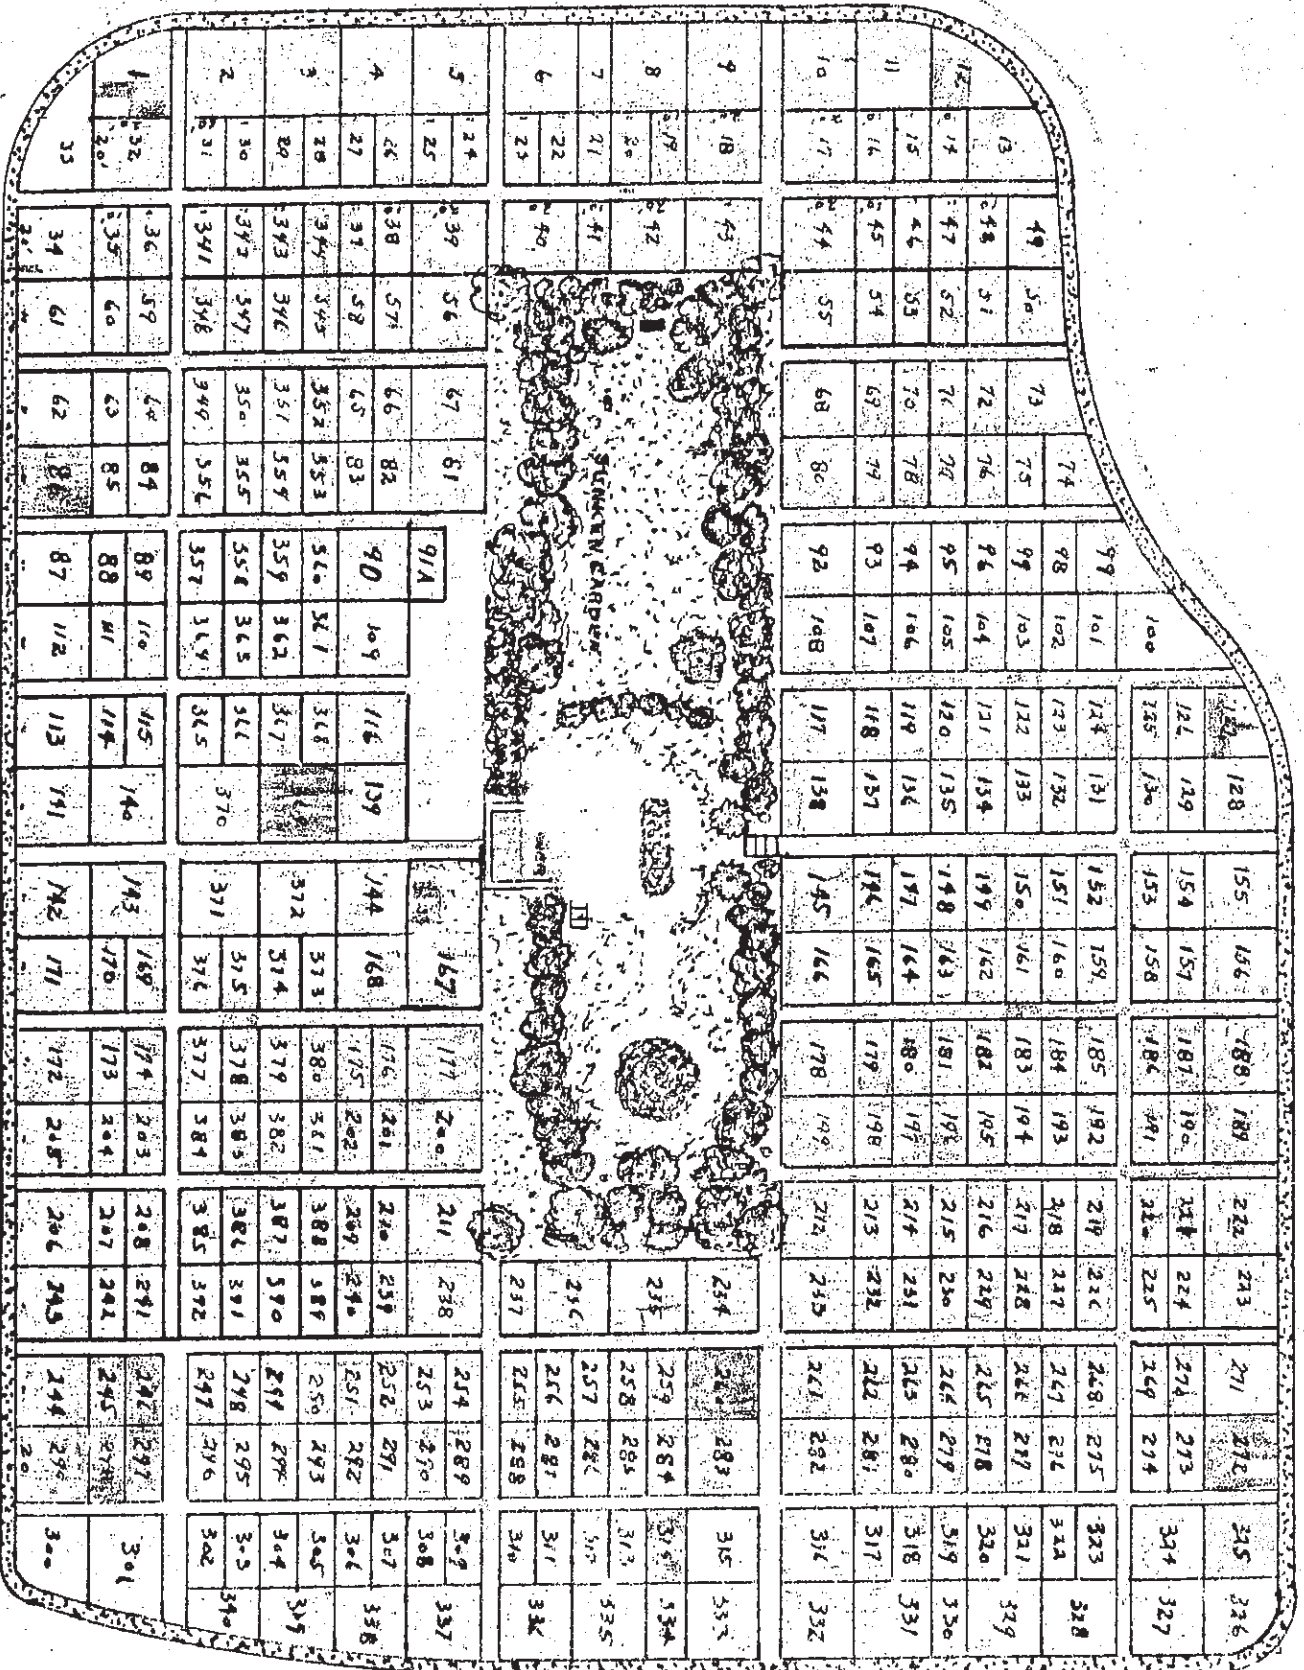

Mount Hope Cemetery

4700 SW 17th St

SERVICES FOR: _____
 DATE: _____
 LOCATION : LOT _____ SECTION _____

MOUNT HOPE SECTIONS

- I—South Memorial
- II—S. East Memorial
- III—Sunrise
- IV—East Memorial
- V—North Memorial
- VI—Carver
- VI E—N. East Memorial
- VIII—West Memorial
- IX—N. West Memorial
- X—Abbey Memorial

MOUNT HOPE FEATURES

(Numbered inside Circles)

1. Main Cemetery Entrance & Whiting Dedication Memorial
2. Office & Mount Hope Mausoleum
3. Whiting Memorial, Founder of Cemetery
4. E.F.A. Reinisch, Landscape Architect of Cemetery
5. Bischoff Last Supper Memorial
6. Singing Tower
7. Urn Garden of Prayer
8. Lord's Prayer Bible
9. Gettysburg Address Memorial
10. Abraham Lincoln Memorial
11. Four Apostles Memorial
12. Pergola
13. Veterans Court of Honor
14. Martin Luther Memorial
15. George Washington Carver Memorial
16. Future Gazebo
17. Veterans Feature
18. Work Area & Equipment Buildings

(over)

SINGING TOWER

NORTH